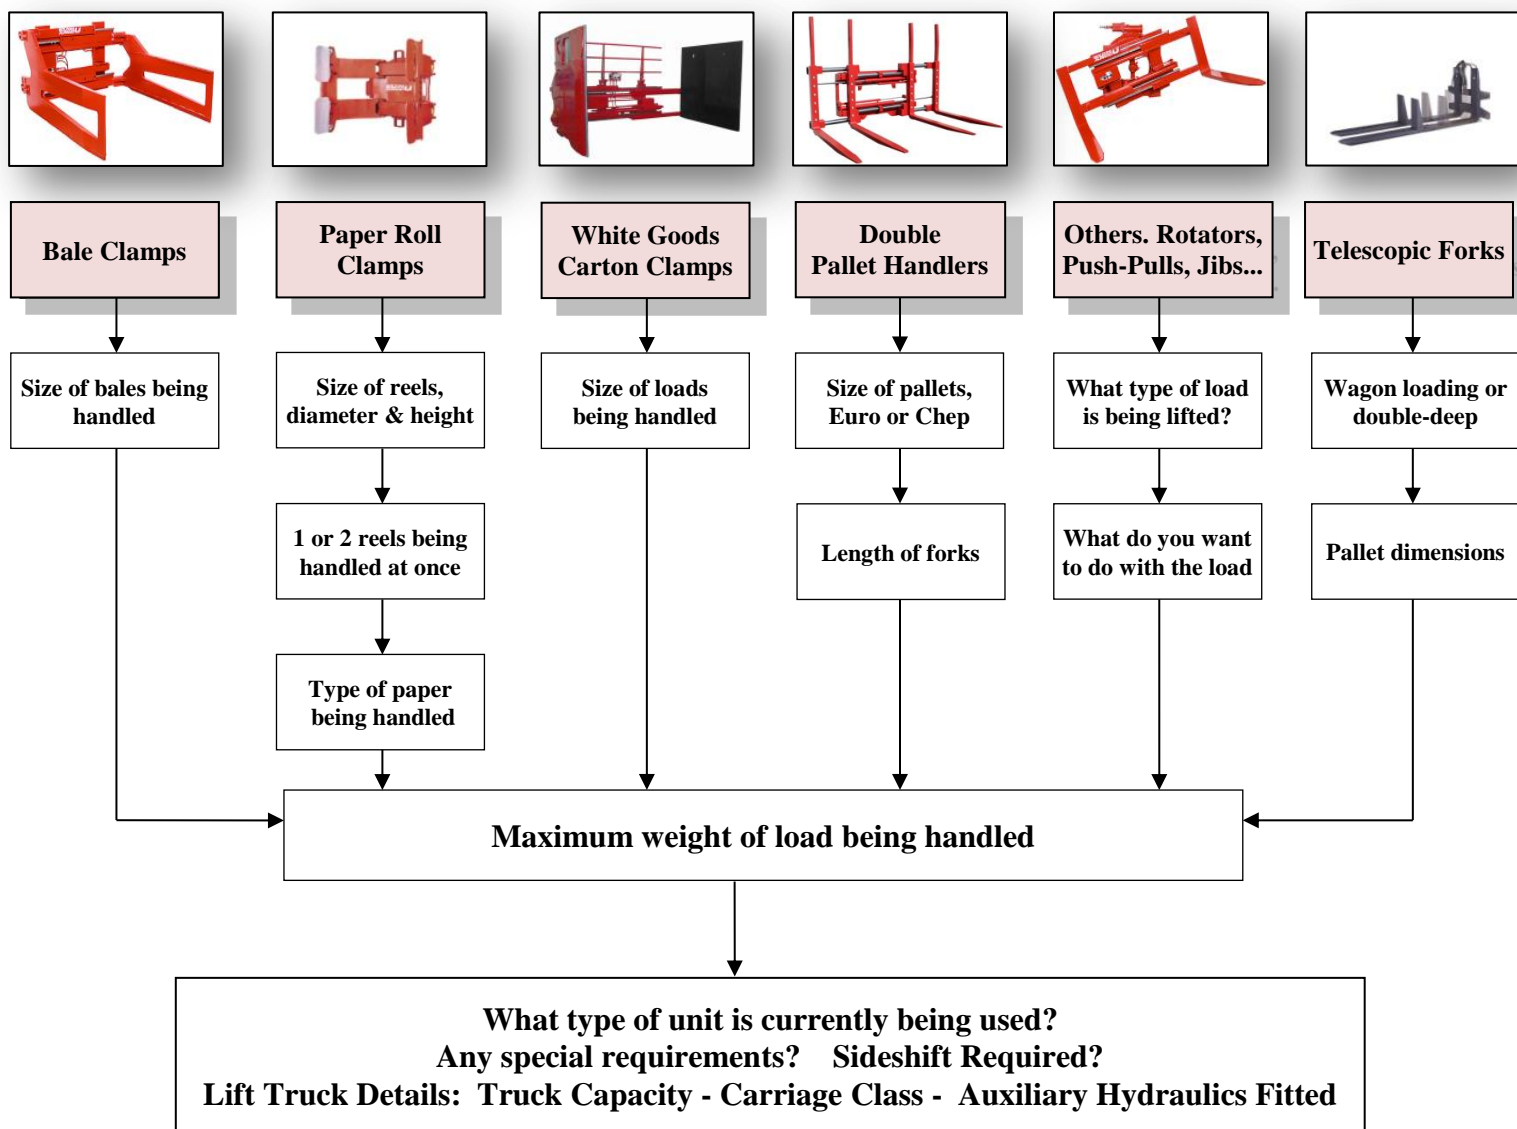

a guide to telling us what you and your customer need ...
whether you need it for a week - a month - a year...

30 years experience of supplying rental & reconditioned attachments...

Call Now For Price & Availability On +44 (0)161 766 8885

Direct Rentals Tel: +44 (0) 161 351 2660 – +44 (0)161 351 2661

Direct Export Sales/Rentals +44 (0) 161 351 2662

Immediate Availability ■ Competitive Rates ■ Excellent On Site Maintenance Support

- Paper Roll Clamps ■ Appliance/Carton Clamps ■ Bale/Recycling Clamps ■ Double Pallet Handlers
- Fork Clamps ■ Fork Positioners ■ Rotating Fork Clamps ■ Turn-A-Forks ■ Drum Clamps ■ Keg Clamps
- Push-Pulls ■ Rotators ■ Kooi Telescopic Forks ■ Weighing Systems ■ Camera Systems ■ Jibs ■ ...etc. etc.

www.abbey-attachments.co.uk www.forklift-clamps.co.uk www.telescopicforks.co.uk

Abbey Attachments Ltd Barlow Fold Bury Lancashire BL9 9SX Tel: + (0) 161 766 8885 Fax: + (0) 161 767 9017